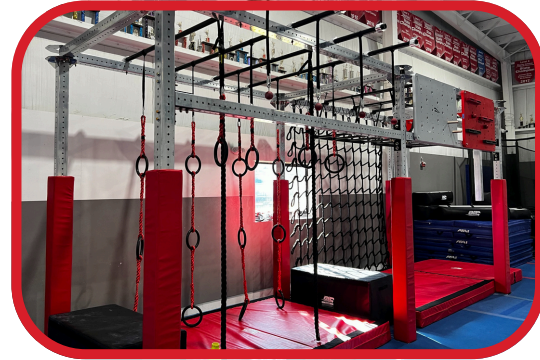

PRESCHOOL GYMNASTICS OFFERS A RANGE OF SPECIAL MOTOR SKILLS CLASSES WITH A CLEAR EMPHASIS ON THE JOY OF MOVEMENT. THE PRESCHOOL PROGRAM IS DESIGNED TO ENCOURAGE WHOLE BODY EXERCISE, INCLUDING DEVELOPMENT IN STRENGTH, FLEXIBILITY, & COORDINATION. CLASSES ARE 40 MINUTES IN DURATION, WHILE LEARNING TO SOCIALIZE WITH OTHER STUDENTS IN A SAFE & FUN ENVIRONMENT.

RECREATIONAL GYMNASTICS CLASSES OFFER 50 MINUTES OF SKILL PROGRESSIONS ON BARS, BEAM, FLOOR, & VAULT IN THE FORM OF ROUTINES WHICH ARE THEN SHOWCASED DURING MINI OLYMPICS SEVERAL TIMES A YEAR. EACH ATHLETE WILL LEARN QUALITY GYMNASTICS TRAINING & OBTAIN SKILLS THAT WILL BENEFIT THEIR OVERALL ATHLETICISM.

NINJA IS DESIGNED TO IMPROVE OVERALL ATHLETICISM, STRENGTH, BALANCE, & FLEXIBILITY FOR ALL CHILDREN. EACH CLASS PROVIDES A FUN & EXCITING LEARNING EXPERIENCE, COMBINING THE ART OF GYMNASTICS WITH THE AGILITY & STEALTH OF A NINJA.

TEAM ABK IS DEDICATED TO TEACHING HIGH QUALITY GYMNASTICS IN A FUN, SAFE, & HEALTHY ENVIRONMENT. OUR COACHES ARE HIGHLY TRAINED TO HELP YOUR KIDDOS ACHIEVE THEIR HIGHEST POTENTIAL & CREATE UNFORGETTABLE MEMORIES WITH A TEAM OF GIRLS WITH LIKE-MINDED GOALS.

Multi-class discount
$10 OFF EACH ADDITIONAL GYM CLASS FOR AN INDIVIDUAL STUDENT

Gymnastics is the foundation for all sports & fitness. ABK offers the best quality gymnastics training classes for all children- preschoolers, beginners to advanced! Our gymnastics program offers options for classes, private lessons, camps, clinics & more!

abkfun.com/gymnastics