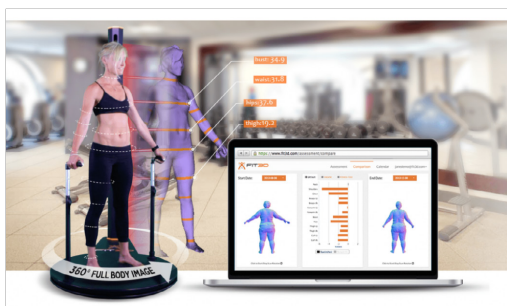

# ABKFUN.COM

America's Best Kids GYMNASTICS, SWIM, DANCE & KARATE

Private lessons are available for both currently-enrolled students seeking additional individualized training and also for those not currently enrolled who prefer one-on-one training over the class environment. ABK Annual Registration Fee is required for private lessons. \$30/student or \$60/family. No registration fee is required if student is currently engaged in an active karate contract.

## FIT3D SCAN @ CHFF

Measure your success with a Fit3D total body assessment! Scan is completed alone in a private, dedicated scan room. \$20 per scan or 4 for \$75. Included in some Personal Training purchases.

- 35 second scan & 4 minute processing time
- Full body 3D image
- Weight & body composition
- Circumferences & contours
- Posture & balance analysis
- Pregnancy tracking & youth development
- Portal login and emailed results
- Compare latest scan to your previous scans